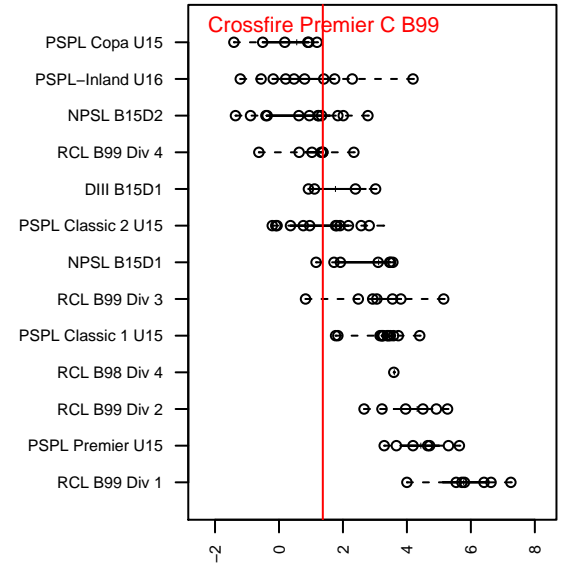

**attack and defense rating
relative to others at age
and all opponents in last 13 months**